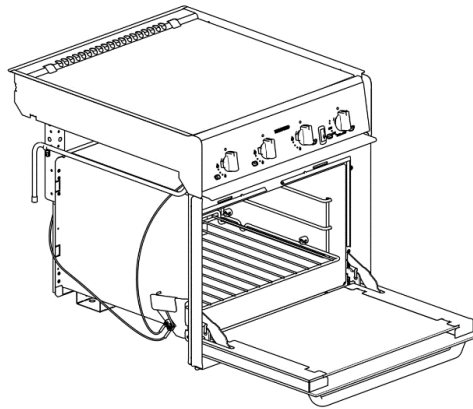

**Control knobs**

<b>Spare part number</b>	SSPA0905	SSPA0936
<b>Colours available</b>	Black (.BK)	Chrome(.CR) Satin (.SA)
<b>Set quantity</b>	6	5

**Cladding styles**

**No cladding**

**Side cladding**

**Behind handle cladding**

**Oven door styles**

**Drop down oven door**

**Drop down oven doors**

Spare part number	Glass	Print	Cladding	Cladding position	Handle style	Handle colour
SMAO3435.BK/SVS1X	Clear	Black	No	N/A		Stainless
SMAO3435.BK1X	Clear	Black	No	N/A		Stainless
SMAO3435.BK5X	Clear	Black	Yes	Sides		Stainless
SMAO3435.BK14X	Clear	Black	Yes	Sides		Brushed Nickel
SMAO3435.BK16X	Clear	Black	No	N/A		Chrome
SMAO3435.BK19X	Clear	Black	Yes	N/A		Stainless
SMAO3435.BK20X	Clear	Black	No	N/A		Black
SMAO3435.BK21X	Clear	Black	Yes	Sides		Brushed Nickel
SMAO3435.BK22X	Clear	Black	No	N/A		Chrome
SMAO3435.MIR6X	Mirror	N/A	No	N/A		Brushed Nickel